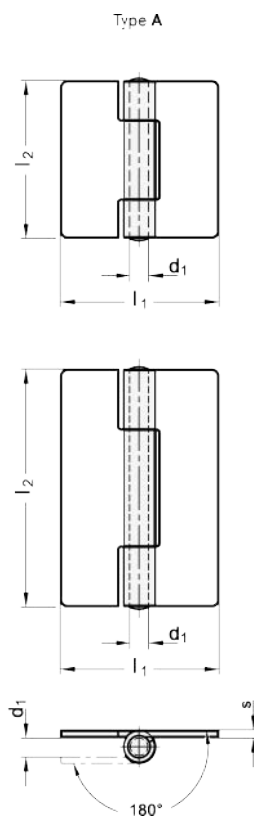

Data Sheet

Article number: 20136NI4040A

Description: E+G Stainless steel hinge-136-NI-40-40-A

Measures

d1	= 4
d2	= 4.2
l1	= 40
l2	= 40
s	= 2
Weight in (g) =	